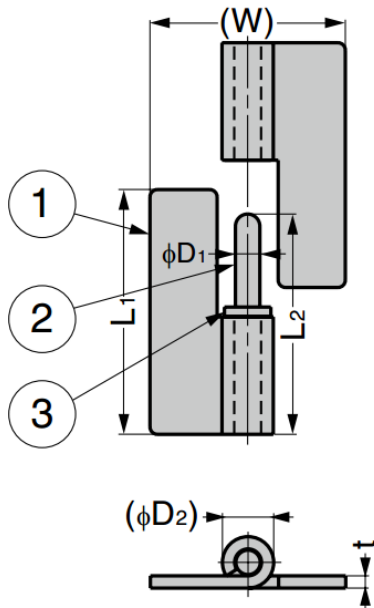

## GHNH Stainless Steel Lift-Off Hinge

### Features

- Handed: specific left and right hand mounting

No.	Part Name	Material	Finish
①	Body	Stainless Steel (SUS304)	Polished
②	Shaft		Plain
③	Washer		

Right-handed type.

Left-handed type is symmetrical.

Part No.	Type	$L_1$	$L_2$	$W$	$D_1$	$D_2$	$t$	Load Capacity (per pair)	
GHNH-50CL	Left-handed	50	45	40	5	10.5	2.5	127 N	12 kg
GHNH-50CR	Right-handed								
GHNH-65CL	Left-handed	65	60	50				177 N	18 kg
GHNH-65CR	Right-handed								
GHNH-75CL	Left-handed	75	70	70	6	12	3	245 N	25 kg
GHNH-75CR	Right-handed								
GHNH-100CL	Left-handed	100	90	82	8	16	4	422 N	43 kg
GHNH-100CR	Right-handed								